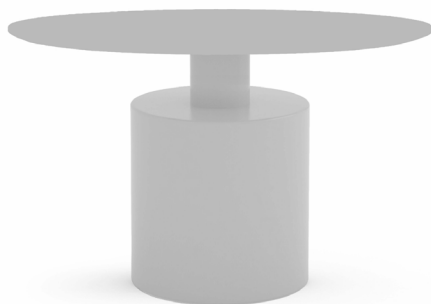

60 - 70 cm

50 cm

## ***She Low occasional table***

*She Low Coffee Table H. 50 cm. - Steel structure with ballasted cylinder base. Steel frame and powder coated in a range of colours finishes. Standard top steel available in different size - HPL or ceramic top upon request.*

**Total height:** 500 mm / 19.6 inch

**Top diameter:** Ø 600 - 700 mm / 23.6 - 27.5 inch

*Zinc-treatment for outdoor use upon request*